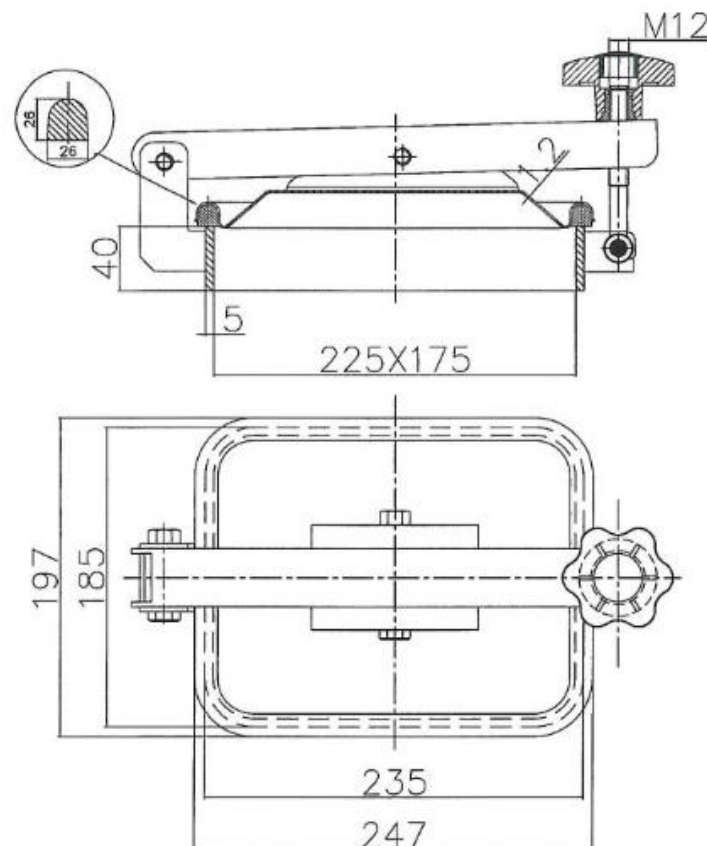

## Rectangular Doors

### B26

Rectangular Manway, opening outwards, horizontal opening  
 Access 234 x 184  
 Frame height 40 x 5  
 Material Stainless Steel, AISI 316L, standard handwheel, natural rubber gasket  
 Polish cover/ satin finish  
 Max working pressure 0.7bar