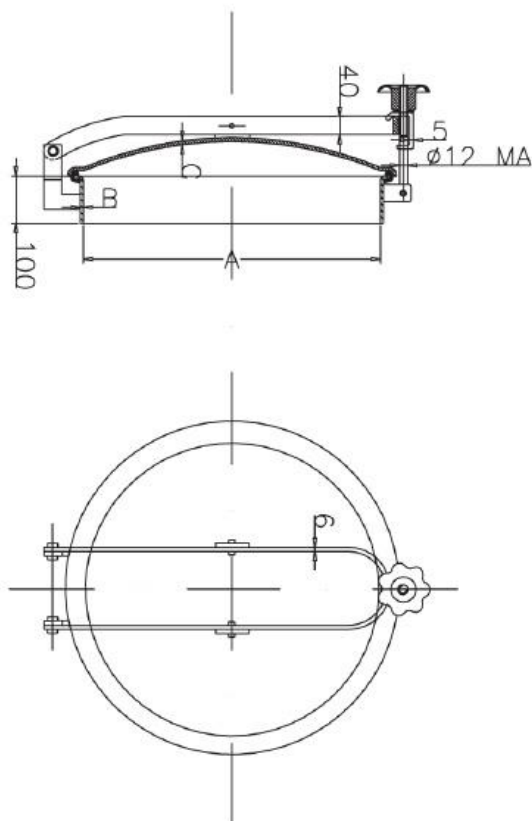

### D15-460

Round external 'aseptic' door.

AISI 304 or AISI 316/L

Access 420/460

Working Pressure -0.5 / +0.3 Bar

Special neck height available on request

	420	460	500	600
A	420	460	500	600
B	2.5	2.5	2.5	2.5
C	2.5	2.5	2.5	2.5
PESO Weight +/- Kg	10.5	11.0	13.0	14.4