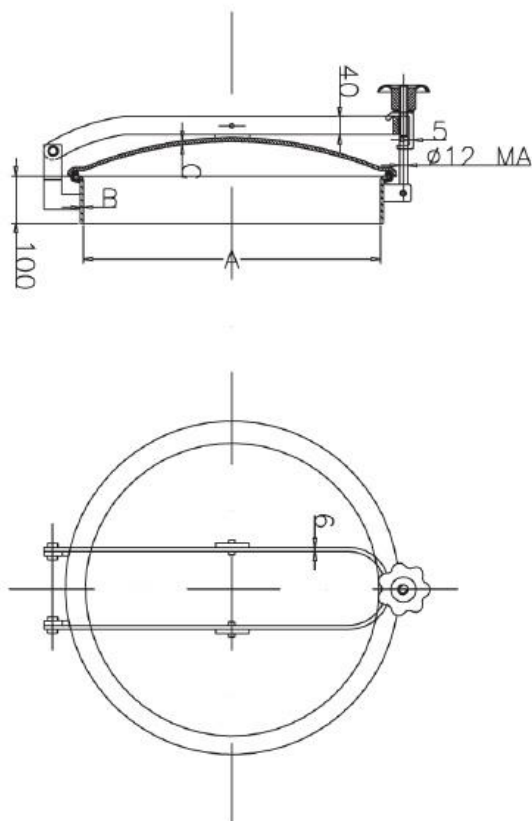

Round External Doors - Other

D15-500

Round external 'aseptic' door.

AISI 304 or AISI 316/L

Access 500

Working Pressure -0.5 / +0.2 Bar

Special neck height available on request

	420	460	500	600
A	420	460	500	600
B	2.5	2.5	2.5	2.5
C	2.5	2.5	2.5	2.5
PESO Weight +/- Kg	10.5	11.0	13.0	14.4