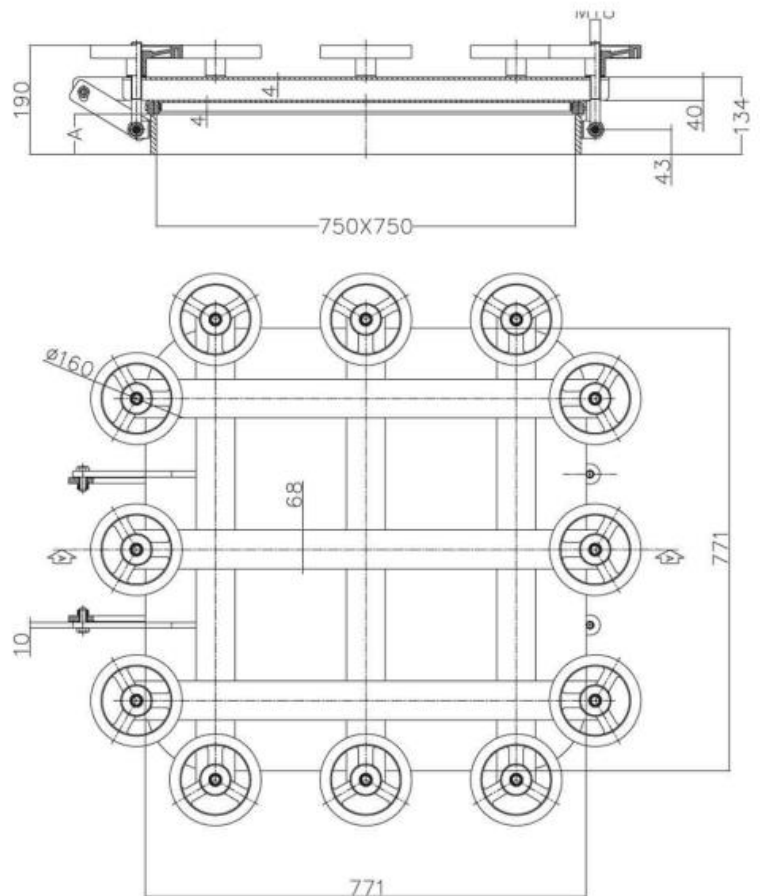

## Rectangular Doors

### P06-B1/750750

Rectangular manhole door in AISI 304L or AISI 316L Stainless Steel  
Frame in flat Stainless Steel  
Vertical outward opening  
Access 750 x 750mm

This Data Sheet refers to the material as supplied. The information contained herein is given in good faith, but no liability will be accepted by the Company in relation to same. We reserve the right to change the details given on this Data Sheet as additional information is acquired. Customers requiring the latest version of this Data Sheet should contact our sales department.