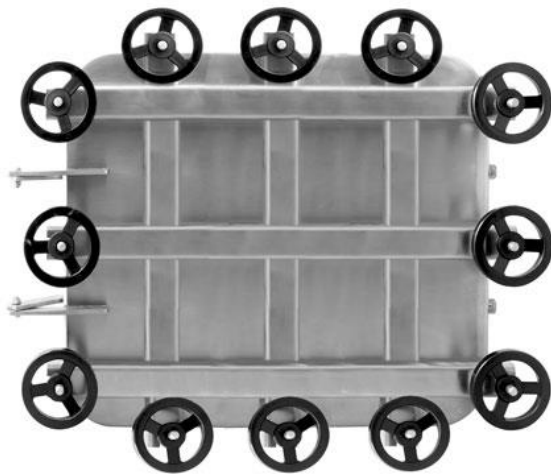

## Rectangular Doors

### P06-B1/750750

Rectangular manhole door in AISI 304L or AISI 316L Stainless Steel  
Frame in flat Stainless Steel  
Vertical outward opening  
Access 750 x 750mm

This Data Sheet refers to the material as supplied. The information contained herein is given in good faith, but no liability will be accepted by the Company in relation to same. We reserve the right to change the details given on this Data Sheet as additional information is acquired. Customers requiring the latest version of this Data Sheet should contact our sales department.